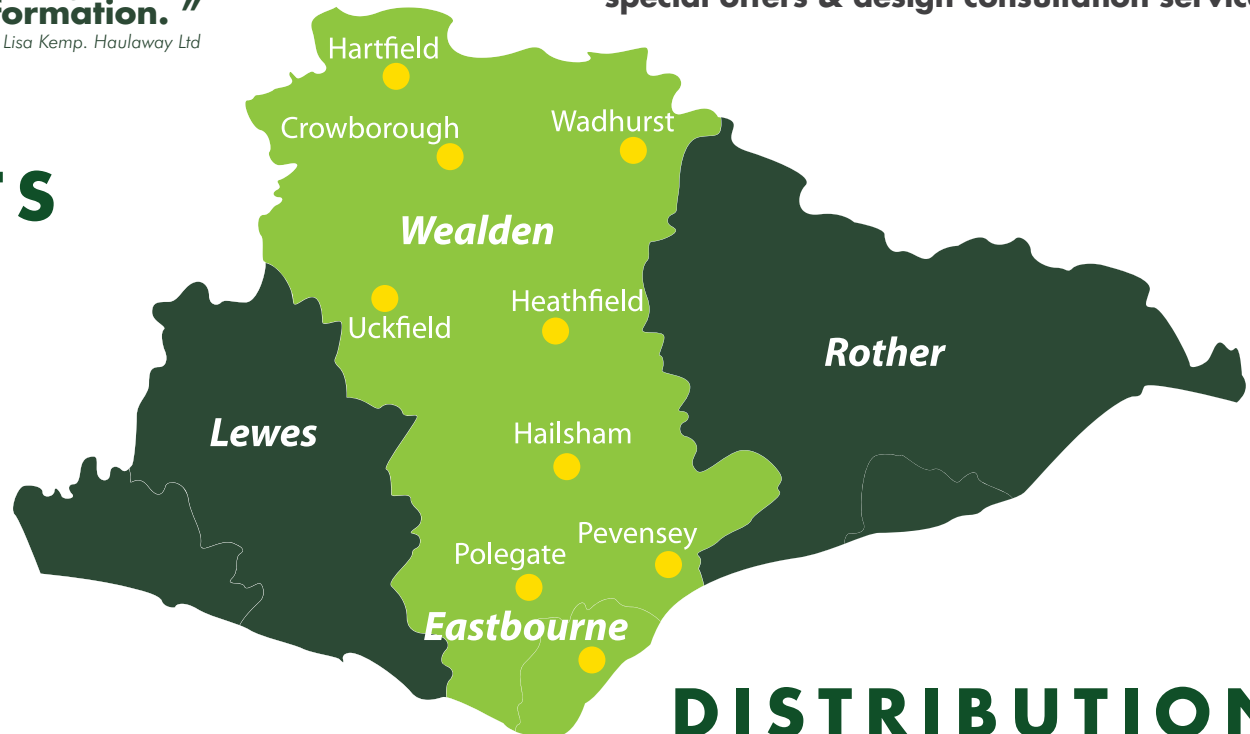

QUARTER PAGE

63mm x 88.75mm

from

£40

per Issue

Please enquire about our pay as you go options, special offers & design consultation service.

DISTRIBUTION

Effective Local Advertising for Businesses